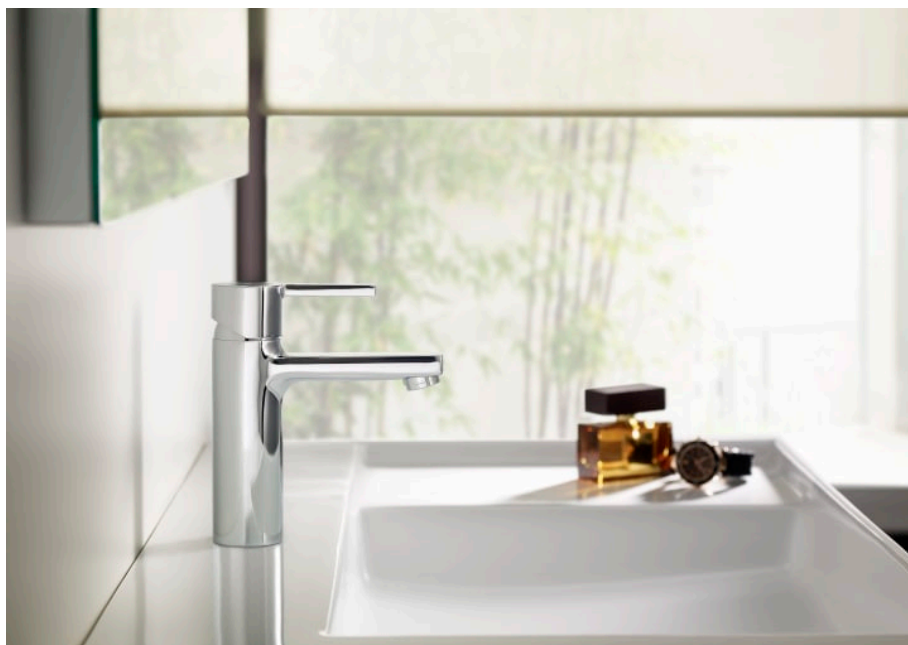

NAIA

Wall-mounted bath-shower mixer

TECHNICAL DRAWINGS

FEATURES

Application: Bath, Shower

Diverter: Manual

Faucet type: Single-lever

Handle position: Top

Installation type: Wall-mounted

Type of cartridge: Ceramic Disc

SoftTurn®

Naia

Character and sophistication join in this collection of faucets with a minimalist design, born out of a perfect combination of cylindrical and square geometric shapes.