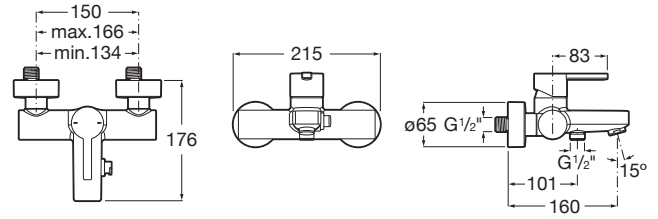

NAIA

Wall-mounted bath-shower mixer

TECHNICAL DRAWINGS

FEATURES

Application: Bath, Shower

Diverter: Manual

Faucet type: Single-lever

Handle position: Top

Installation type: Wall-mounted

Type of cartridge: Ceramic Disc

SoftTurn®

Naia

Character and sophistication join in this collection of faucets with a minimalist design, born out of a perfect combination of cylindrical and square geometric shapes.