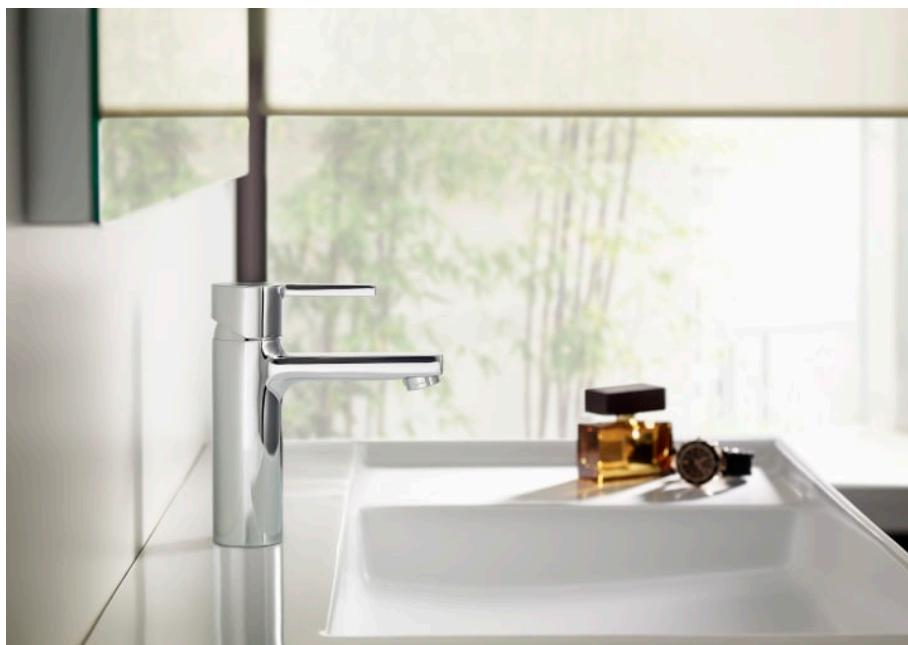

## Wall-mounted bath-shower mixer

### FEATURES

Application: Bath, Shower

Diverter: Manual

Faucet type: Single-lever

Handle position: Top

Installation type: Wall-mounted

Type of cartridge: Ceramic Disc

SoftTurn®

## Naia

Character and sophistication join in this collection of faucets with a minimalist design, born out of a perfect combination of cylindrical and square geometric shapes.