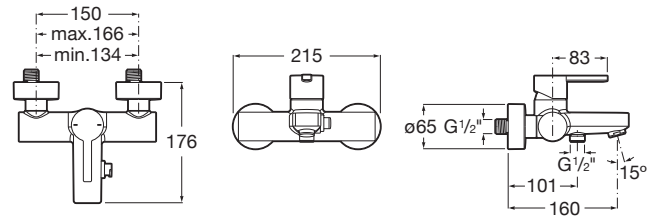

### TECHNICAL DRAWINGS

### FEATURES

Application: Bath, Shower

Diverter: Manual

Faucet type: Single-lever

Handle position: Top

Installation type: Wall-mounted

Type of cartridge: Ceramic Disc

SoftTurn®