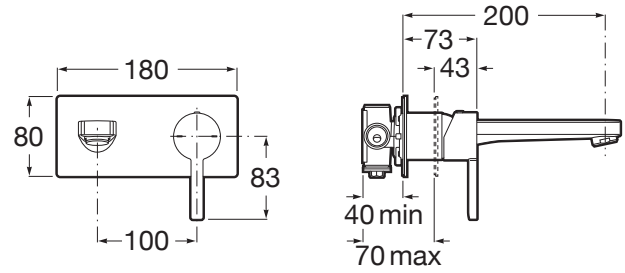

NAIA

Wall-mounted basin mixer

Required: RocaBox A5252206RG

TECHNICAL DRAWINGS

FEATURES

Application: Basin

Faucet type: Single-lever

Handle position: Lateral

Installation type: Built-in

Waste not included

Waste type: Waste not included

**COMPATIBLE WITH**

Built-In Concealed Body  
Titanium Black

5252206..