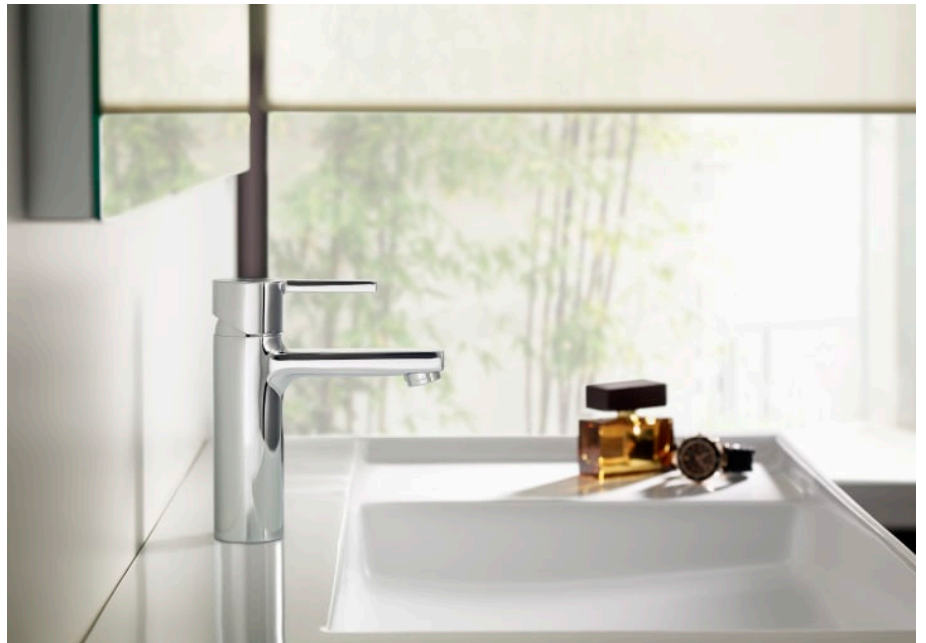

NAIA

Wall-mounted basin mixer

Required: RocaBox A5252206RG

TECHNICAL DRAWINGS

FEATURES

Application: Basin

Faucet type: Single-lever

Handle position: Lateral

## Naia

Character and sophistication join in this collection of faucets with a minimalist design, born out of a perfect combination of cylindrical and square geometric shapes.

**INSTALLATION AND USER MANUALS**