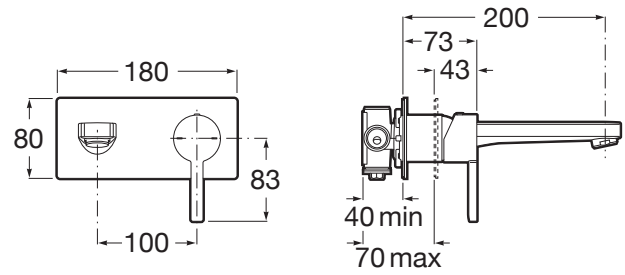

NAIA

Wall-mounted basin mixer

Required: RocaBox A5252206RG

TECHNICAL DRAWINGS

FEATURES

Application: Basin

Faucet type: Single-lever

Handle position: Lateral

Installation type: Built-in

Waste not included

Waste type: Waste not included

COMPATIBLE WITH

Built-In Concealed Body
Titanium Black

5252206..

Naia

Character and sophistication join in this collection of faucets with a minimalist design, born out of a perfect combination of cylindrical and square geometric shapes.