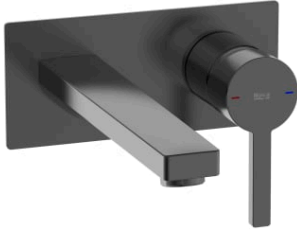

NAIA

Wall-mounted basin mixer

Required: RocaBox A5252206RG

TECHNICAL DRAWINGS

FEATURES

Application: Basin

Faucet type: Single-lever

Handle position: Lateral

Installation type: Built-in

Waste not included

Waste type: Waste not included

COMPATIBLE WITH

Built-In Concealed Body
Titanium Black

5252206..

Naia

Character and sophistication join in this collection of faucets with a minimalist design, born out of a perfect combination of cylindrical and square geometric shapes.