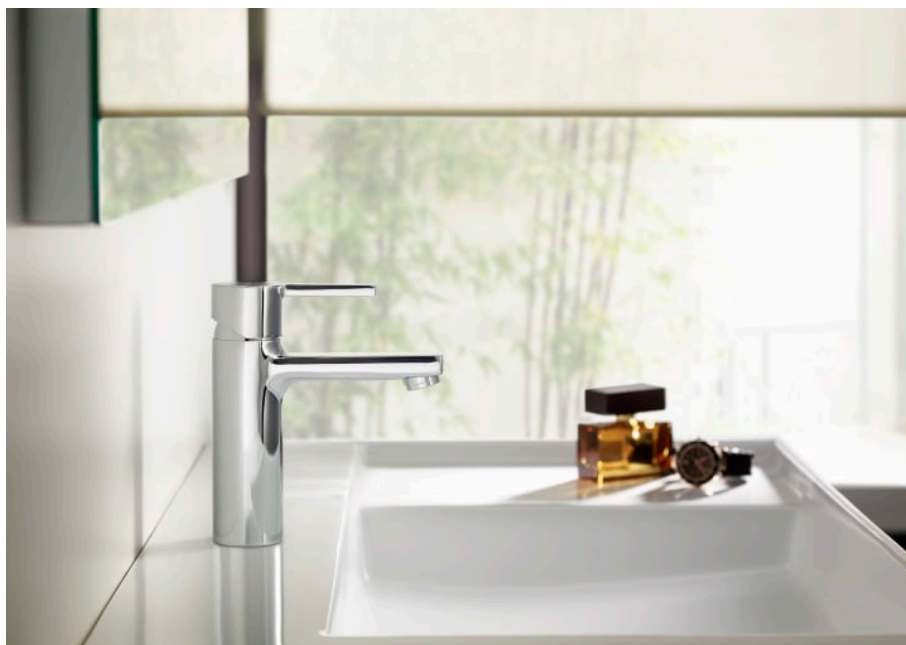

NAIA

Single lever bidet mixer with pop-up waste, Cold Start

TECHNICAL DRAWINGS

FEATURES

- Application: Bidet
- Faucet type: Single-lever
- Finish: Chrome
- Flexible supply hoses included
- Handle position: Top
- Installation type: Deck-mounted
- Pop-up waste
- Waste type: Pop-up waste

EverShine

SoftTurn®

Naia

Character and sophistication join in this collection of faucets with a minimalist design, born out of a perfect combination of cylindrical and square geometric shapes.

INSTALLATION AND USER MANUALS