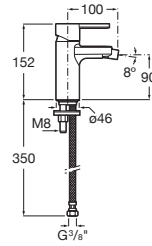

NAIA

Single lever bidet mixer with pop-up waste, Cold Start

TECHNICAL DRAWINGS

FEATURES

- Application: Bidet
- Faucet type: Single-lever
- Finish: Chrome
- Flexible supply hoses included
- Handle position: Top
- Installation type: Deck-mounted
- Pop-up waste
- Waste type: Pop-up waste

EverShine

SoftTurn®

Naia

Character and sophistication join in this collection of faucets with a minimalist design, born out of a perfect combination of cylindrical and square geometric shapes.

INSTALLATION AND USER MANUALS