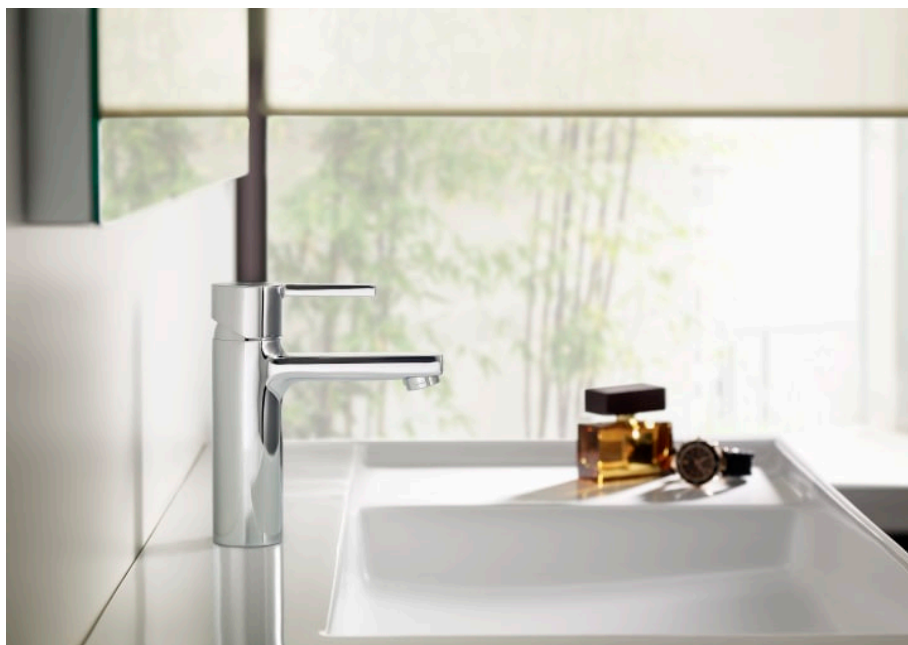

NAIA

Single lever bidet mixer with pop-up waste, Cold Start

TECHNICAL DRAWINGS

FEATURES

- Application: Bidet
- Faucet type: Single-lever
- Flexible supply hoses included
- Handle position: Top
- Installation type: Deck-mounted
- Waste type: Waste not included

SoftTurn®

Naia

Character and sophistication join in this collection of faucets with a minimalist design, born out of a perfect combination of cylindrical and square geometric shapes.

INSTALLATION AND USER MANUALS