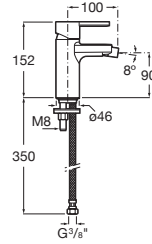

NAIA

Single lever bidet mixer with pop-up waste, Cold Start

TECHNICAL DRAWINGS

FEATURES

- Application: Bidet
- Faucet type: Single-lever
- Flexible supply hoses included
- Handle position: Top
- Installation type: Deck-mounted
- Waste type: Waste not included

SoftTurn®

Naia

Character and sophistication join in this collection of faucets with a minimalist design, born out of a perfect combination of cylindrical and square geometric shapes.

INSTALLATION AND USER MANUALS