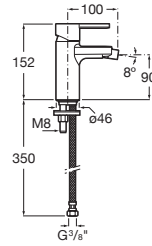

## Single lever bidet mixer with pop-up waste, Cold Start

TECHNICAL DRAWINGS

### FEATURES

Application: Bidet

Faucet type: Single-lever

Flexible supply hoses included

Handle position: Top

Installation type: Deck-mounted

Waste type: Waste not included

SoftTurn®