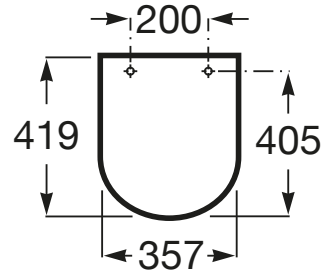

THE GAP

ROUND - Compact toilet seat and cover

DIMENSIONS

Length	420 mm
Width	357 mm
Height	45 mm

COLOURS AND FINISHES

TECHNICAL DRAWINGS

FEATURES

Ceramics bowl width (mm): 350

Compact seat / cover

Hinge material: Stainless steel

Length between the centers of bolts holes (mm): 200

Length from the centers of the bolts holes to the front of the bowl (mm):
400

Shape: Round

Suitable for: WC