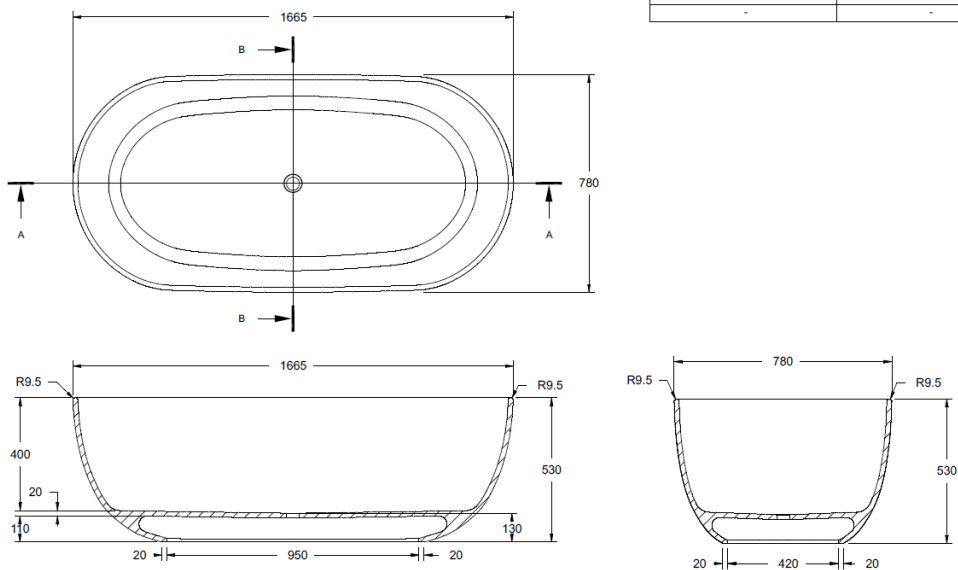

### PRODUCT DIMENSIONS

Length (mm)	Width (mm)	Depth (mm)	Nett Wgt Kg
1665	780	530	85

### PACKAGING DIMENSIONS

Length (mm)	Width (mm)	Depth (mm)	Gross Wgt Kg
XXX	XXX	XXX	XXX

### OUTER BOX DIMENSIONS (If Applicable)

Length (mm)	Width (mm)	Height (mm)	Gross Wgt Kg
Barcode			

### PRODUCT DETAILS

Country of Origin	South Africa	Certification	FSC	No	CE	No
Fitting Instruction	Yes	Material Colour Ref	European White			
Product Material	Cian	Material Thickness	xxx			
Volume (Ltr)	180	Displaced Capacity	xxx			
Leg Set Inc'	Leg Set Not Included	Waste Inc'	Waste not Included			
Drilled/Undrilled	Undrilled	Includes Grips	No Grips Supplied			
Embossed	No	No of Tapholes	None			
Anti-Slip	No					