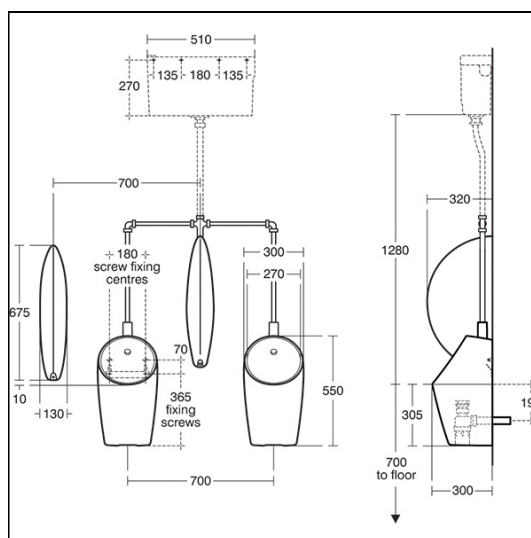

ILLUSTRATED PRODUCT DETAILS

Weights

- S0738** 16.78 KG
- E2075** 0.10 KG
- S8915** 0.24 KG
- E2025** 0.02 KG

Materials

- S0738** Vitreous China
- E2075** Chrome Plated
- S8915** Plastic
- E2025** Plastic

Finishes

- S0738**  White (01)
- E2075**  Chrome finish (AA)
- S8915**  Neutral / No Finish (67)
- E2025**  Neutral / No Finish (67)

Designer

Robin Levien, RDI

Standards

BS EN 13407

Special Notes

See options, or the urinal cisterns section for relevant tank options. See options, or the traps, wastes & fixations section for selection of multi-bowl and pipework ranges. Use specific Sphero flush pipes for top inlet Sphero urinals. For sensor flush see Sensorflow 21 urinal flushing device page. The waste can be accessed from the top with an easy to use service key. Brackets, spreader and cap, waste pack with service key and top inlet connection pack all included. (bottle trap to be purchased separately).